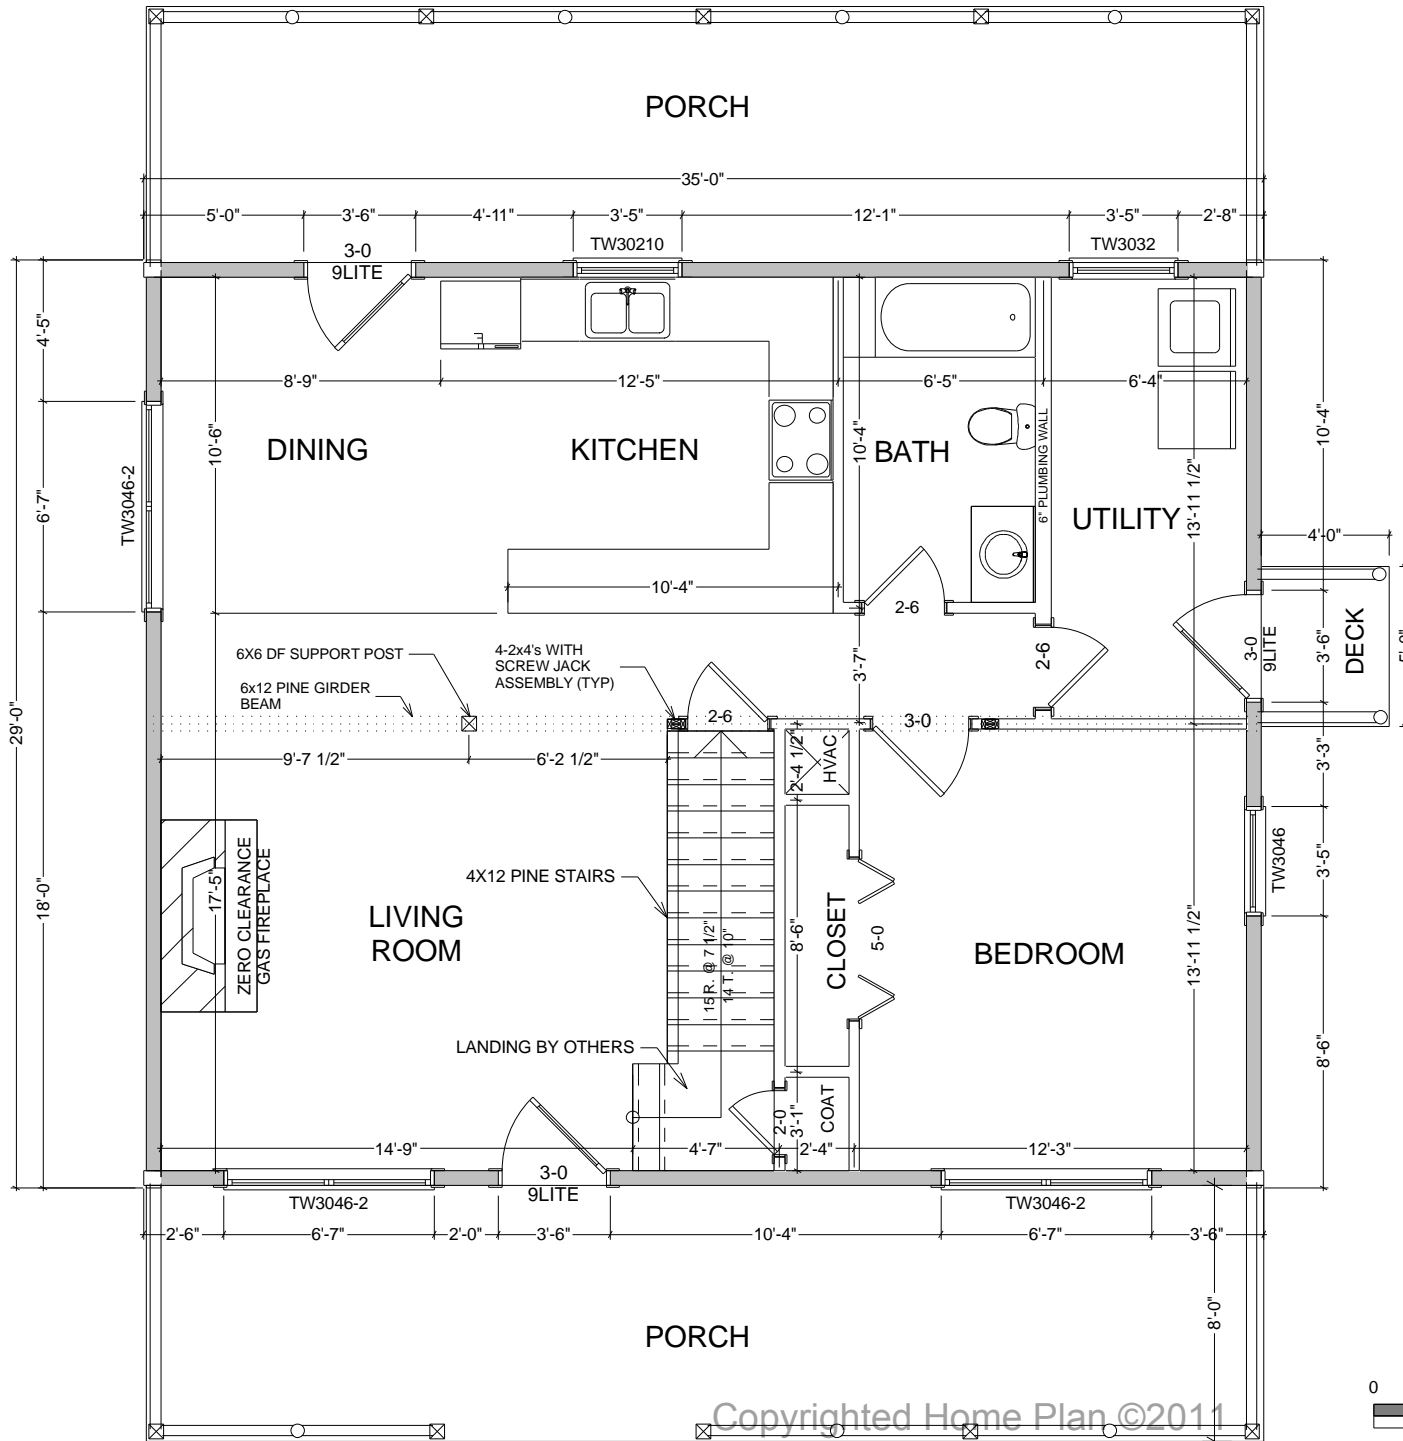

natural element homes

BAD EYE'S CAMP

114 County Road 577 <> Englewood, Tennessee <> 1-866-618-6564 <> www.NaturalElementHomes.com

© 2011 Natural Element Homes, LLC

SQUARE FOOTAGE	
HEATED AREAS:	
FIRST FLOOR.....	994
SECOND FLOOR.....	702
HEATED TOTAL.....	1696
UNHEATED AREAS:	
DECK/PORCH AREA.....	579
BASEMENT.....	994